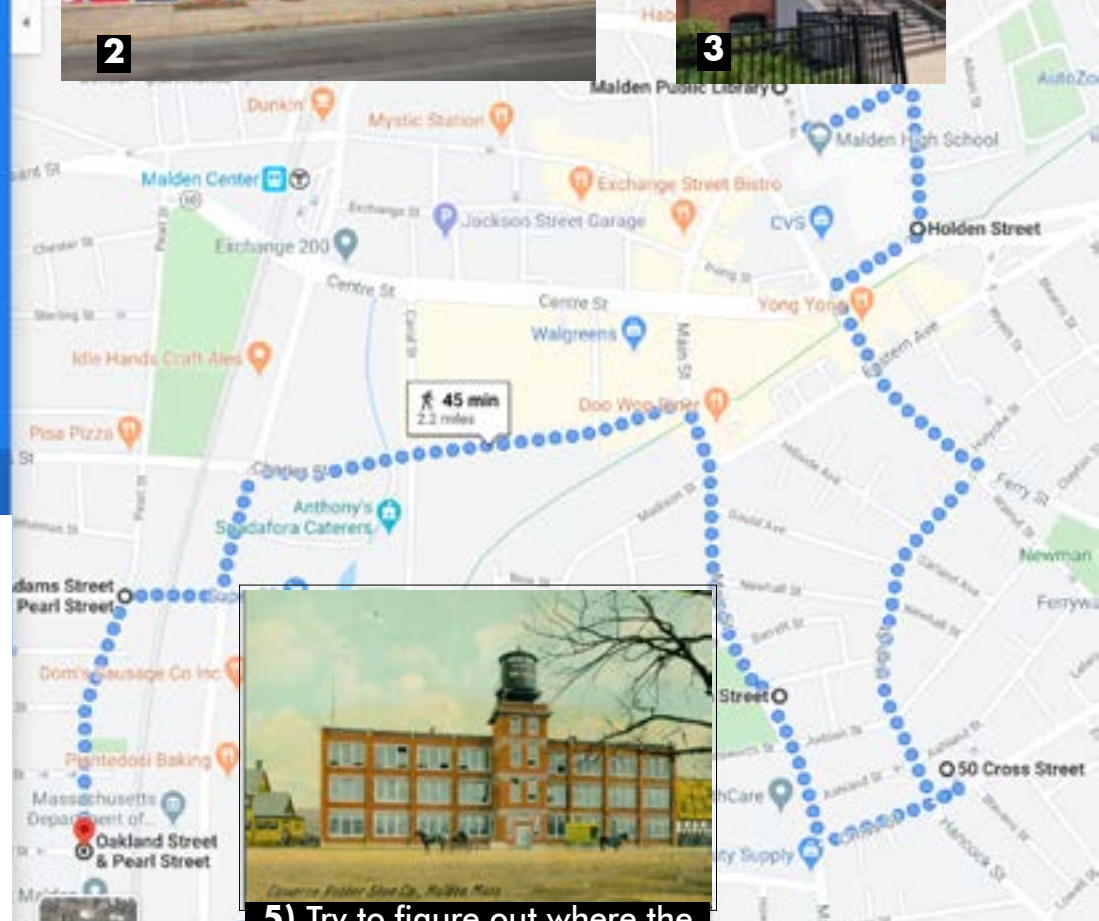

Take a Walking Tour Malden Arts Mondays!

[Online Walking Map](#)

Week of July 20
Frank Stella

4) Home

1

2

3

4) Dr.'s Office

Tour Route

- 1) Malden Public Library 36 Salem St
- 2) Frank Stella Mural-Corner of Holden St and Centre St
- 3) Belmont Elementary School 50 Cross St
- 4) Dr. Stella's Office & Family home 155 Main St
- 5) Converse Rubber Factory, Pearl St and Adams St
- 6) Frank Stella's Grandparent's House, Pearl St and Oakland St

5) Try to figure out where the factory was...