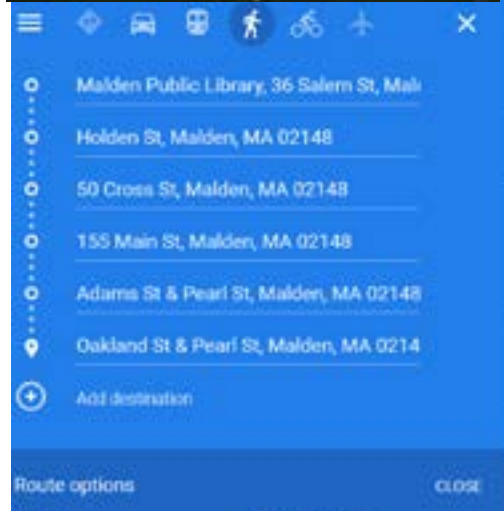

Take a Walking Tour Malden Arts Mondays!

[Online Walking Map](#)

Week of July 20
Frank Stella

4) Home

1

2

3

4) Dr.'s Office

Tour Route

- 1) Malden Public Library 36 Salem St
- 2) Frank Stella Mural-Corner of Holden St and Centre St
- 3) Belmont Elementary School 50 Cross St
- 4) Dr. Stella's Office & Family home 155 Main St
- 5) Converse Rubber Factory, Pearl St and Adams St
- 6) Frank Stella's Grandparent's House, Pearl St and Oakland St